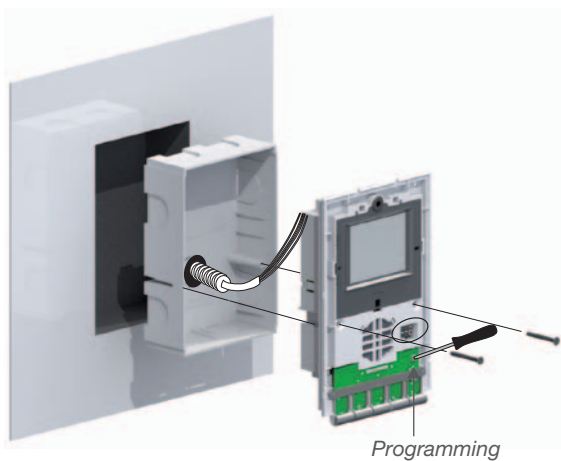

Fermax for integration.

Inductive hearing loop comes as a standard with any iLOFT Collection terminal for transmission to hearing aid devices.

Settings Selection

Melodies Selection

Not Disturb Function

Inductive Loop Selection

INSTALLATION

FLUSH

1 Install FERMAX flush box (ref.5630) or a standard box (114x174x50mm).

2 Fit the installation cables to the monitor connector.

3 Screw the monitor to the flush box and program it with the house unit number.

4 Mount the cover from the upper part and swing downwards to make it fit.

Once the cover is mounted, set the volume/scenes/colour level with the multifunction pushbuttons.

SURFACE

1 Screw monitor base to wall.