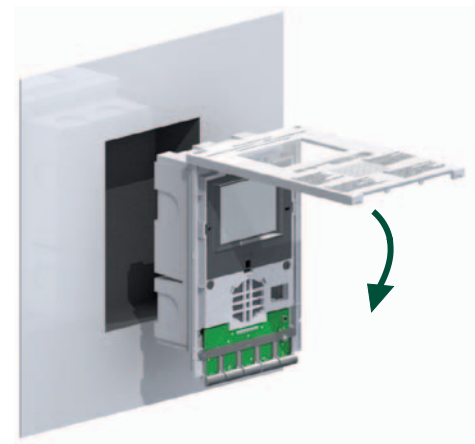

Fermax for integration.

Inductive hearing loop comes as a standard with any iLOFT Collection terminal for transmission to hearing aid devices.

Settings Selection

Melodies Selection

Not Disturb Function

Inductive Loop Selection

INSTALLATION

FLUSH

1 Install FERMAX flush box (ref.5630) or a standard box (114x174x50mm).

2 Fit the installation cables to the monitor connector.

3 Screw the monitor to the flush box and program it with the house unit number.

4 Mount the cover from the upper part and swing downwards to make it fit.

Once the cover is mounted, set the volume/scenes/colour level with the multifunction pushbuttons.

SURFACE

1 Screw monitor base to wall.