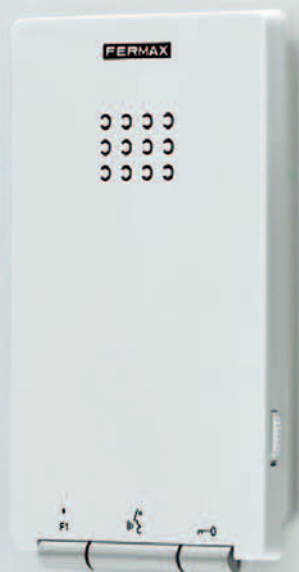

REFERENCES

- ref.5620 VDS FLUSH iLOFT MONITOR
- ref.5612 BUS2 FLUSH iLOFT MONITOR
- ref.5611 4+N FLUSH iLOFT MONITOR
- ref.5630 iLOFT FLUSH BOX

iLOFT
by **FERMAX**

iLOFT SURFACE

iLOFT surface monitor stands out for **convenient and simple** installation.

Wall fitted, it requires **no building works** and can be installed onto any kind of wall.

MEASURES (mm)

Surface monitor: 131x197x36.

REFERENCES

ref.5614 VDS SURFACE iLOFT MONITOR
ref.5615 BUS2 SURFACE iLOFT MONITOR

iLOFT
by **FERMAX**

iLOFT COMPLEMENTS

iLOFT TELEPHONE

THE PERFECT COMPLEMENT

An audio terminal for simpler installations or as a secondary unit. **Slim and light**, the iLOFT telephone represents the modesty of elegance.

MEASURES (mm)

Telephone: 90x146,5x20.

REFERENCES

ref.5601 VDS iLOFT TELEPHONE

iLOFT
by **FERMAX**

VOLUME CONTROL

CRYSTAL FRAME

Both iLOFT and iLOFT PURE monitors feature a new accessory:
the iLOFT crystal frame.