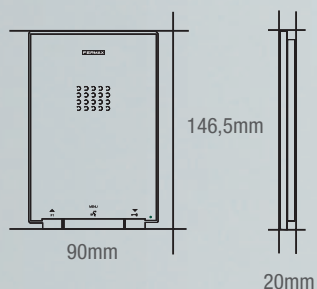

Once flush-mounted, its maximum thickness is just **13 mm from the wall**, making it compact, light weight and ultra slim.

MEASURES (mm)

Flush Monitor: 131x197x58.

FERMAX flush box: 108x158x45.

Universal flush box: 114x174x50.

Wall fitted, it requires **no building works** and can be installed onto any kind of wall.

MEASURES (mm)

Surface monitor: 131x197x36.

REFERENCES

ref.5614 VDS SURFACE iLOFT MONITOR
ref.5615 BUS2 SURFACE iLOFT MONITOR

MEASURES (mm)

Telephone: 90x146,5x20.

REFERENCES

ref.5601 VDS iLOFT TELEPHONE

iLOFT
by **FERMAX**

VOLUME CONTROL

CRYSTAL FRAME

Both iLOFT and iLOFT PURE monitors feature a new accessory:
the iLOFT crystal frame.