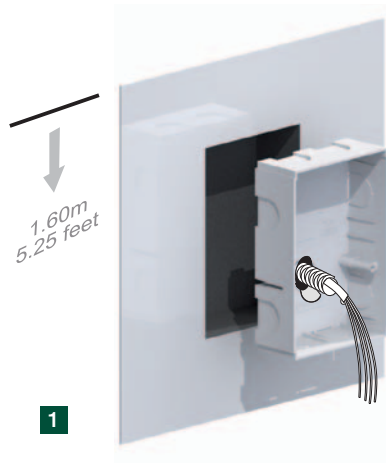

Fermax for integration.

Inductive hearing loop comes as a standard with any iLOFT Collection terminal for transmission to hearing aid devices.

Settings Selection

Melodies Selection

Not Disturb Function

Inductive Loop Selection

INSTALLATION

FLUSH

1 Install FERMAX flush box (ref.5630) or a standard box (114x174x50mm).

2 Fit the installation cables to the monitor connector.

3 Screw the monitor to the flush box and program it with the house unit number.

4 Mount the cover from the upper part and swing downwards to make it fit.

Once the cover is mounted, set the volume/scenes/colour level with the multifunction pushbuttons.

SURFACE

1 Screw monitor base to wall.