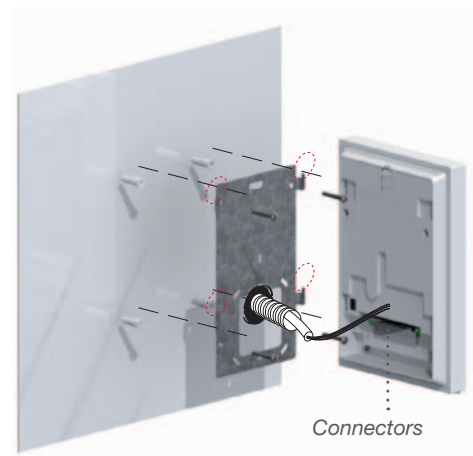

Fermax for integration.

Inductive hearing loop comes as a standard with any iLOFT Collection terminal for transmission to hearing aid devices.

Settings Selection

Melodies Selection

Not Disturb Function

Inductive Loop Selection

INSTALLATION

FLUSH

1 Install FERMAX flush box (ref.5630) or a standard box (114x174x50mm).

2 Fit the installation cables to the monitor connector.

3 Screw the monitor to the flush box and program it with the house unit number.

4 Mount the cover from the upper part and swing downwards to make it fit.

Once the cover is mounted, set the volume/scenes/colour level with the multifunction pushbuttons.

SURFACE

1 Screw monitor base to wall.

2 Fasten the installation cables to the connectors on the back of the monitor.

Anchor the monitor, fitting it to the tabs on the base.

3 Mount the front cover, securing it to the left and closing with a slight tilt.