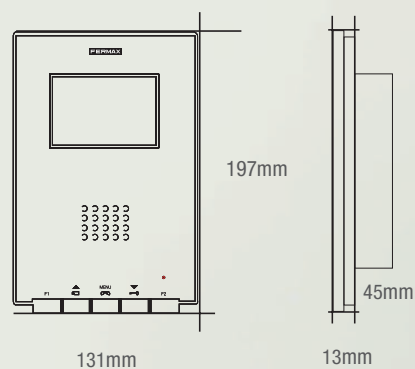

Once flush-mounted, its maximum thickness is just **13 mm from the wall**, making it compact, light weight and ultra slim.

MEASURES (mm)

Flush Monitor: 131x197x58.

FERMAX flush box: 108x158x45.

Universal flush box: 114x174x50.

Wall fitted, it requires **no building works** and can be installed onto any kind of wall.

MEASURES (mm)

Surface monitor: 131x197x36.

REFERENCES

ref.5614 VDS SURFACE iLOFT MONITOR
ref.5615 BUS2 SURFACE iLOFT MONITOR