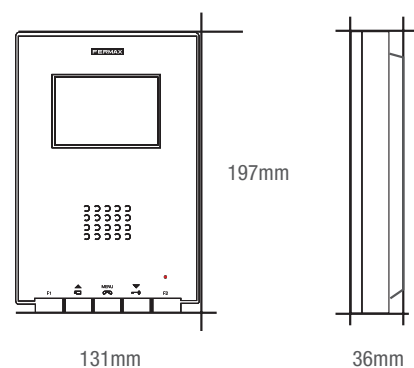

Once flush-mounted, its maximum thickness is just **13 mm from the wall**, making it compact, light weight and ultra slim.

MEASURES (mm)

Flush Monitor: 131x197x58.

FERMAX flush box: 108x158x45.

Universal flush box: 114x174x50.

REFERENCES

- ref.5620 VDS FLUSH iLOFT MONITOR
- ref.5612 BUS2 FLUSH iLOFT MONITOR
- ref.5611 4+N FLUSH iLOFT MONITOR
- ref.5630 iLOFT FLUSH BOX

iLOFT
by **FERMAX**

iLOFT SURFACE

iLOFT surface monitor stands out for **convenient and simple** installation.

Wall fitted, it requires **no building works** and can be installed onto any kind of wall.

MEASURES (mm)

Surface monitor: 131x197x36.

REFERENCES

ref.5614 VDS SURFACE iLOFT MONITOR
ref.5615 BUS2 SURFACE iLOFT MONITOR

MEASURES (mm)

Telephone: 90x146,5x20.

REFERENCES

ref.5601 VDS iLOFT TELEPHONE

iLOFT
by **FERMAX**

VOLUME CONTROL

CRYSTAL FRAME

Both iLOFT and iLOFT PURE monitors feature a new accessory:
the iLOFT crystal frame.